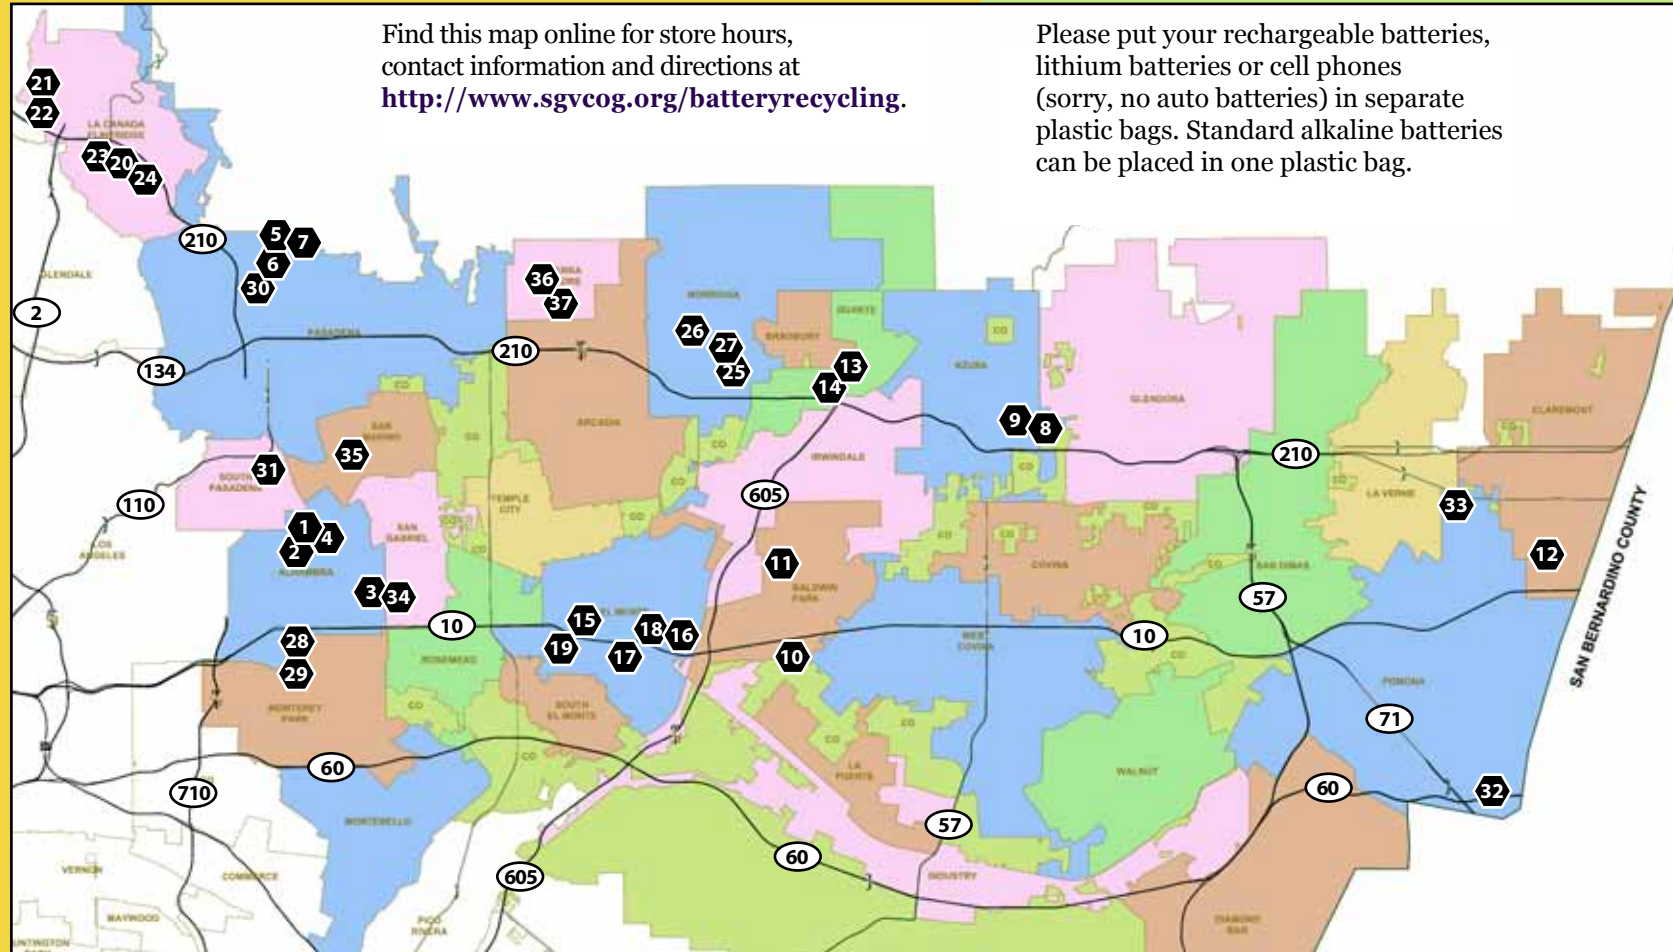

## El Monte

- Baldwin Car Wash  
9955 Valley Blvd.
- El Monte Auto Spa & Resort  
12269 Garvey Ave.
- Grant's True Value Hardware  
10944 E. Garvey Ave.
- Star Hand Car Wash  
3447 N. Peck Rd.

## South El Monte

- Super Kleen Hand Car Wash  
2745 Rosemead Blvd.

Find this map online for store hours, contact information and directions at <http://www.sgvoc.org/batteryrecycling>.

Please put your rechargeable batteries, lithium batteries or cell phones (sorry, no auto batteries) in separate plastic bags. Standard alkaline batteries can be placed in one plastic bag.